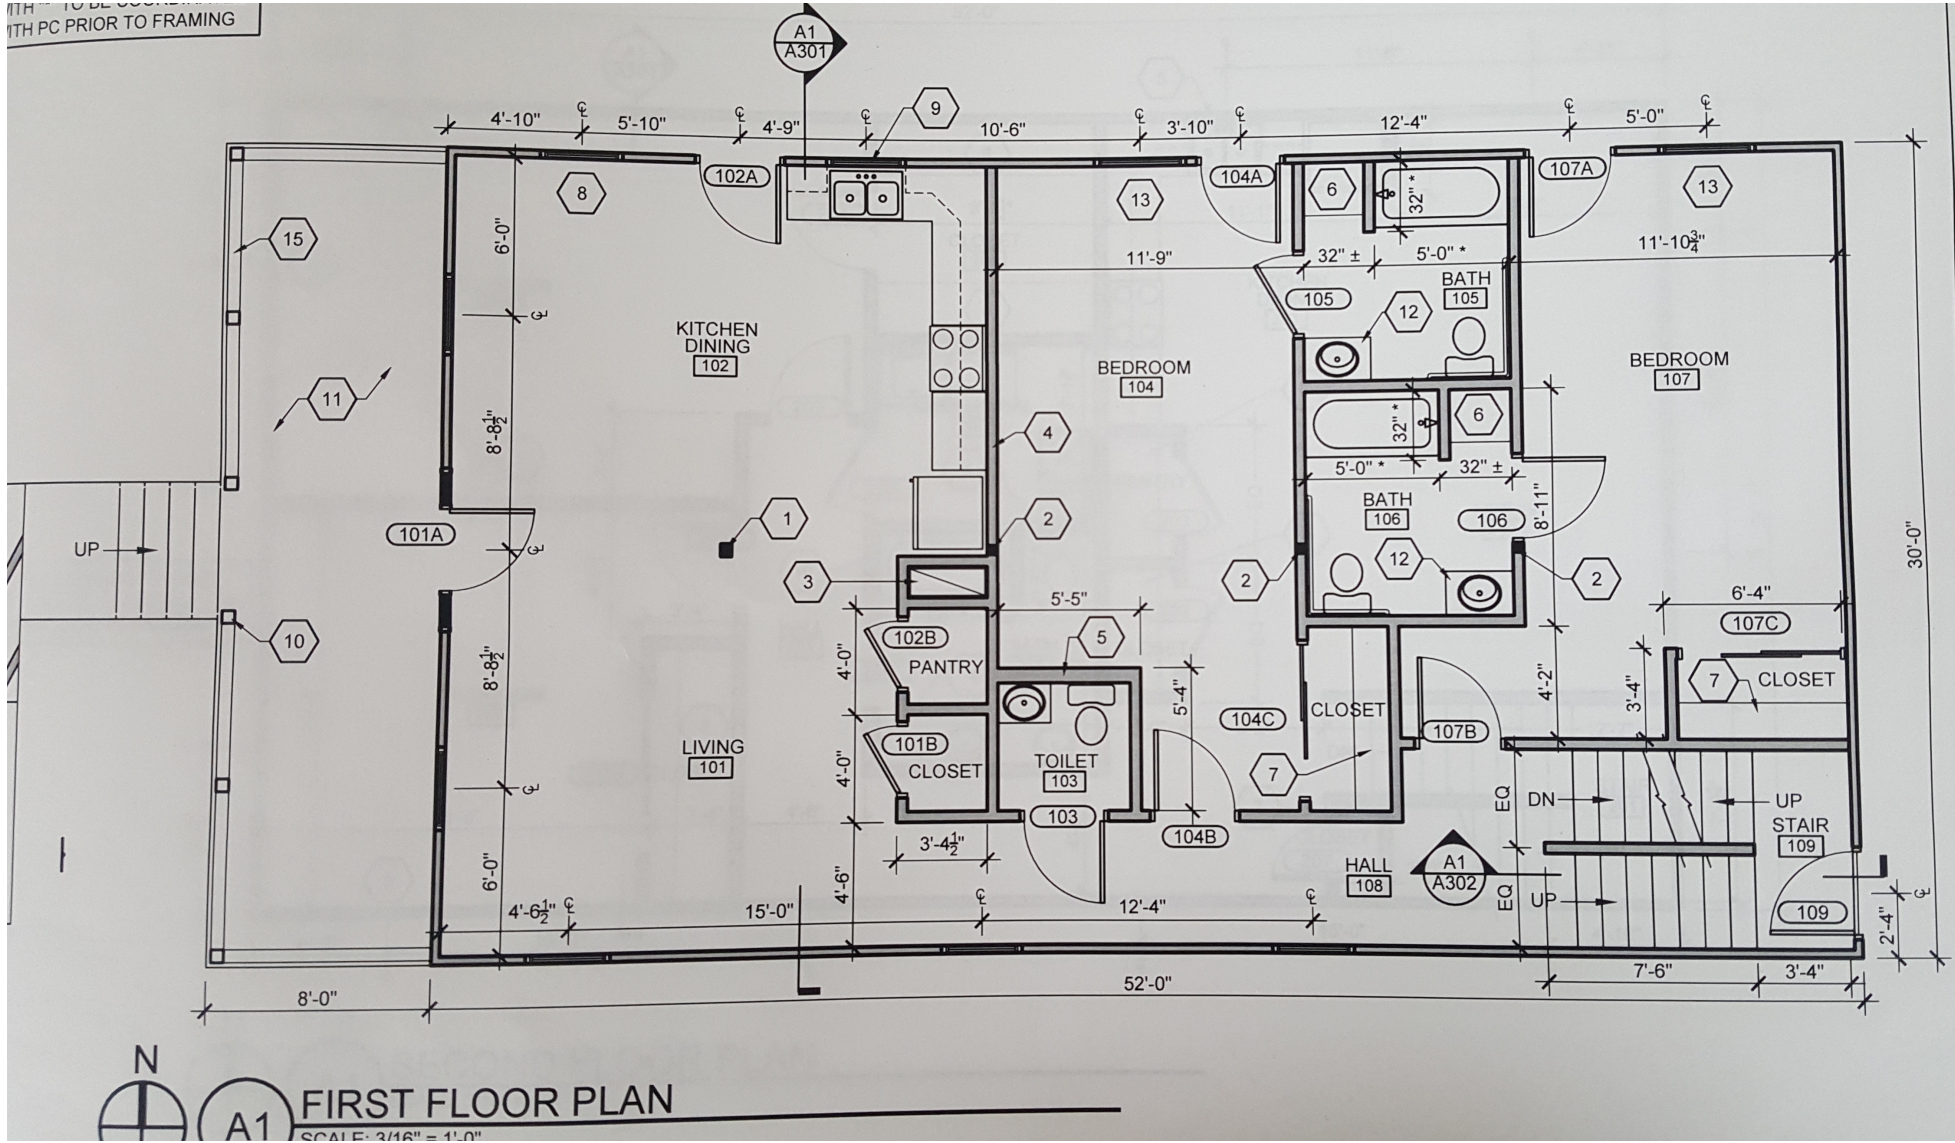

WITH PC PRIOR TO FRAMING

# FIRST FLOOR PLAN

SCALE: 3/16" = 1'-0"

SHEET TITLE  
FIRST FLOOR PLAN  
SIGN OF HOPE